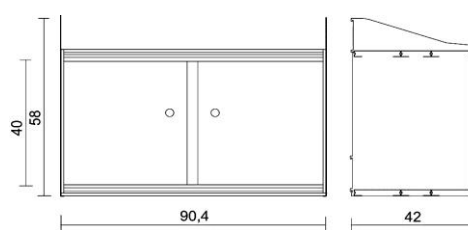

Low cabinet