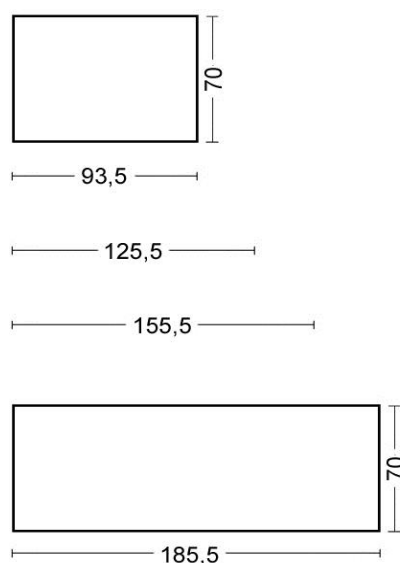

product name	TRIESTE
code	2635
description	wall bookcase system equippable with several elements
page 3/4	table frames and tops
design	Enzo Mari
year introduction	1999

table frames	2635.T1 - 93,5 x 70 x h 73 cm - frame with 2 legs
	2635.T2 - 125,5 x 70 x h 73 cm - frame with 2 legs
	2635.T3 - 155,5 x 70 x h 73 cm - frame with 2 legs
	2635.T4 - 185,5 x 70 x h 73 cm - frame with 3 legs

table tops	2635.H1 - 93,5 x 70 cm
	2635.H2 - 125,5 x 70 cm
	2635.H3 - 155,5 x 70 cm
	2635.H4 - 185,5 x 70 cm

materials & finishing	frame in epoxy painted steel, matt white or pearl grey
recycling	table top in high pressure melamine laminate HPL 10 mm, pearl grey
maintenance	100% wash with water and neutral soap, wipe carefully with a soft cloth, do not use alcohol, chemical products or abrasives.

packing

2635.H1 - 1 carton	75 x 5 x 97 cm - Kg 9		
2635.T1 - 2 cartons	beams: 8 x 5 x 100 cm	legs: 37 x 71,5 x 11 cm	Kg 10,7
2635.H2 - 1 carton	75 x 5 x 128 cm - Kg 11,3		
2635.T2 - 2 cartons	beams: 8 x 5 x 129 cm	legs: 37 x 71,5 x 11 cm	Kg 11,2
2635.H3 - 1 carton	75 x 5 x 168 cm - Kg 14,4		
2635.T3 - 2 cartons	beams: 8 x 5 x 129 cm	legs: 37 x 71,5 x 11 cm	Kg 11,7
2635.H4 - 1 carton	75 x 5 x 188 cm - Kg 19		
2635.T4 - 2 cartons	beams: 8 x 5 x 129 cm	legs: 37 x 71,5 x 11 cm	Kg 14,9

Table frames

Table tops