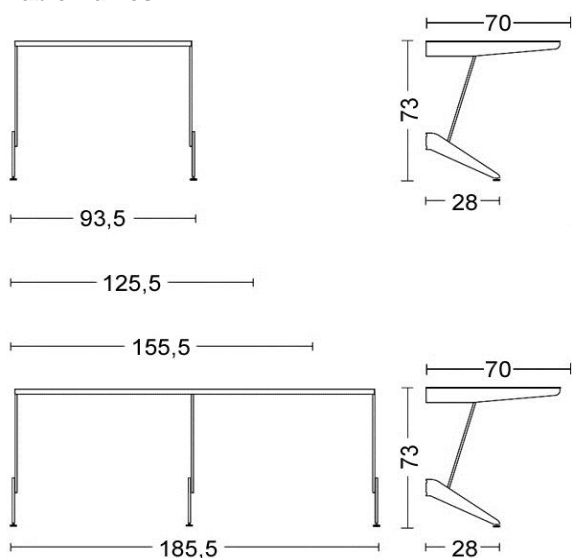

product name	TRIESTE
code	2635
description	wall bookcase system equippable with several elements
page 3/4	table frames and tops
design	Enzo Mari
year introduction	1999

table frames	2635.T1 - 93,5 x 70 x h 73 cm - frame with 2 legs
	2635.T2 - 125,5 x 70 x h 73 cm - frame with 2 legs
	2635.T3 - 155,5 x 70 x h 73 cm - frame with 2 legs
	2635.T4 - 185,5 x 70 x h 73 cm - frame with 3 legs

table tops	2635.H1 - 93,5 x 70 cm
	2635.H2 - 125,5 x 70 cm
	2635.H3 - 155,5 x 70 cm
	2635.H4 - 185,5 x 70 cm

materials & finishing	frame in epoxy painted steel, matt white or pearl grey
recycling	table top in high pressure melamine laminate HPL 10 mm, pearl grey
maintenance	100% wash with water and neutral soap, wipe carefully with a soft cloth, do not use alcohol, chemical products or abrasives.

packing

2635.H1 - 1 carton	75 x 5 x 97 cm - Kg 9		
2635.T1 - 2 cartons	beams: 8 x 5 x 100 cm	legs: 37 x 71,5 x 11 cm	Kg 10,7
2635.H2 - 1 carton	75 x 5 x 128 cm - Kg 11,3		
2635.T2 - 2 cartons	beams: 8 x 5 x 129 cm	legs: 37 x 71,5 x 11 cm	Kg 11,2
2635.H3 - 1 carton	75 x 5 x 168 cm - Kg 14,4		
2635.T3 - 2 cartons	beams: 8 x 5 x 129 cm	legs: 37 x 71,5 x 11 cm	Kg 11,7
2635.H4 - 1 carton	75 x 5 x 188 cm - Kg 19		
2635.T4 - 2 cartons	beams: 8 x 5 x 129 cm	legs: 37 x 71,5 x 11 cm	Kg 14,9

Table frames