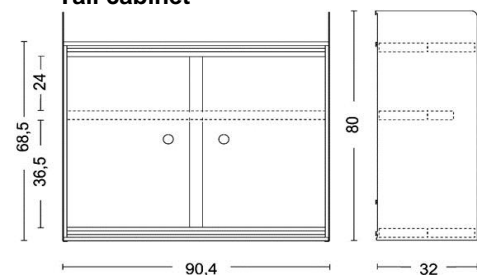

Tall cabinet